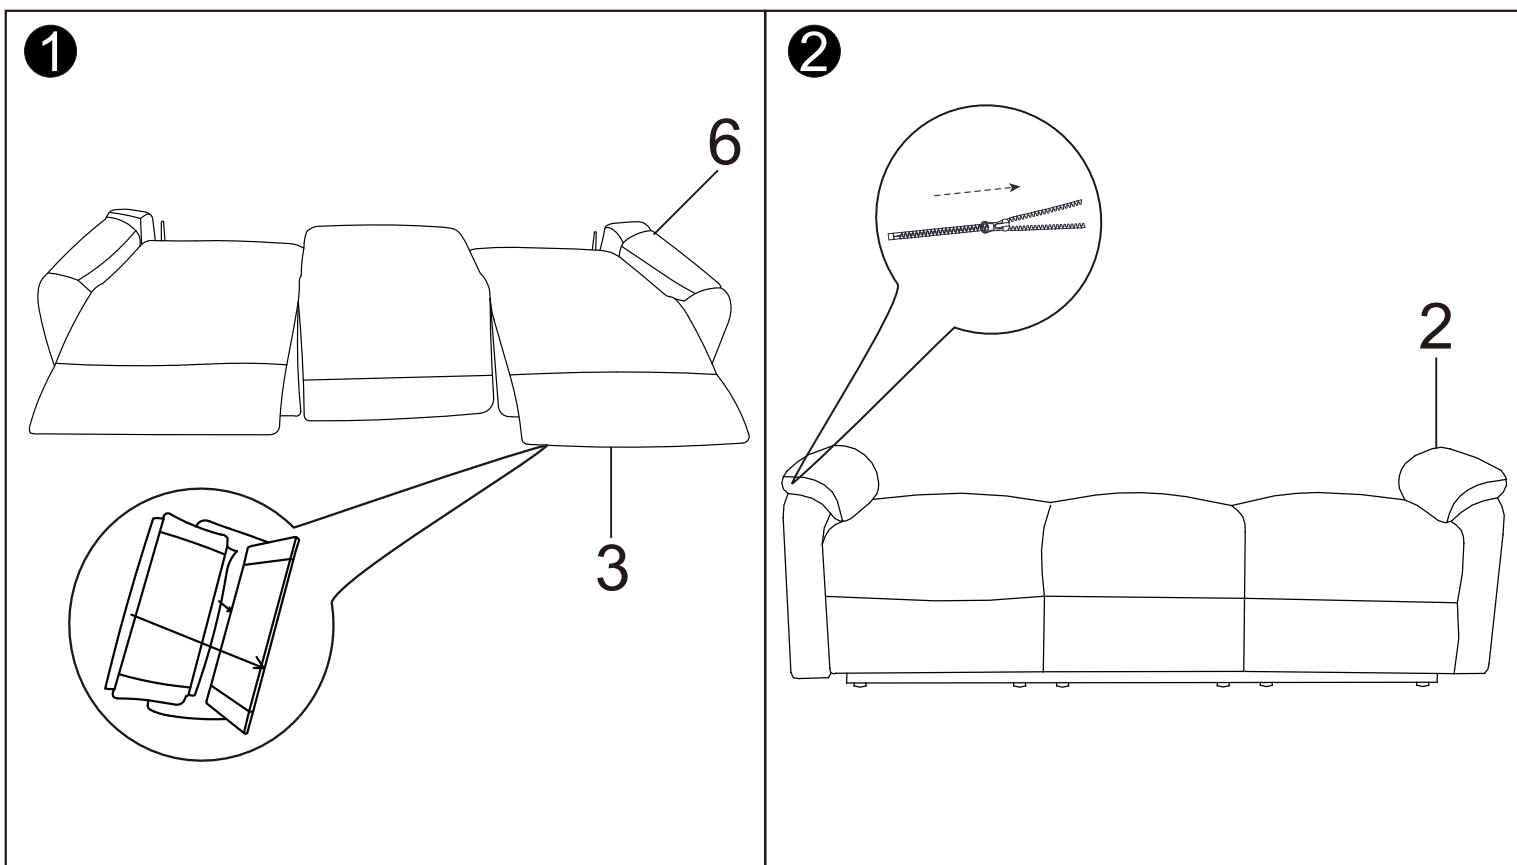

# SPENCER 3

IMPORTER / IMPORTED BY:  
 SIGNAL MEBLE  
 UL. KILIŃSKIEGO 35B  
 27-400 OSTROWIEC ŚW.  
 POLAND  
 WYPRODUKOWANO W CHINACH / MADE IN CHINA

PART IDENTIFICATION	QUANTITY PER SET	PART IDENTIFICATION	QUANTITY PER SET
1: 	1	4: 	1
2: 	1	5: 	1
3: 	1	6: 	1