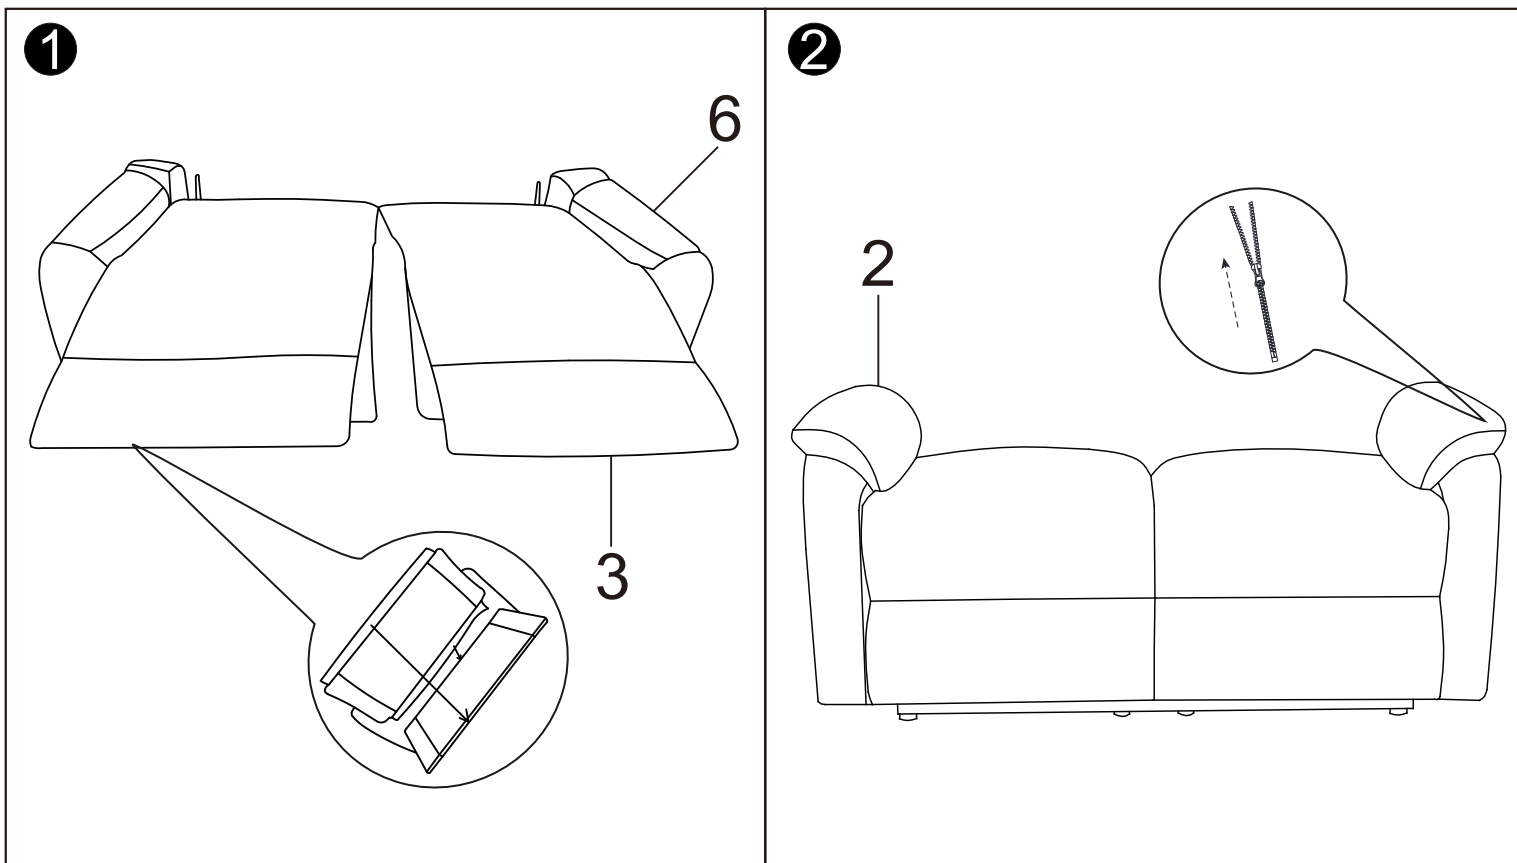

# SPENCER 2

IMPORTER / IMPORTED BY:  
 SIGNAL MEBLE  
 UL. KILIŃSKIEGO 35B  
 27-400 OSTROWIEC ŚW.  
 POLAND  
 WYPRODUKOWANO W CHINACH / MADE IN CHINA

PART IDENTIFICATION	QUANTITY PER SET	PART IDENTIFICATION	QUANTITY PER SET
1: 	1	4: 	1
2: 	1	5: 	1
3: 	1	6: 	1