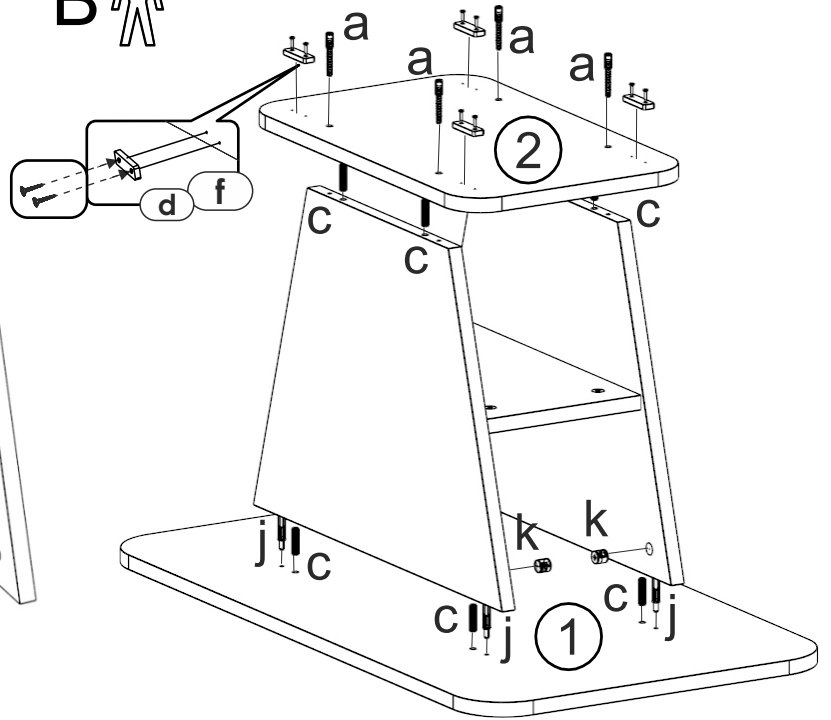

Model name CALIPSO  
 Product name COFFEE TABLE

- ① 1 x - 900x500x18
- ② 1 x - 520x320x18
- ③ 1 x - 440x220x18
- ④ 2 x - 582x424x18