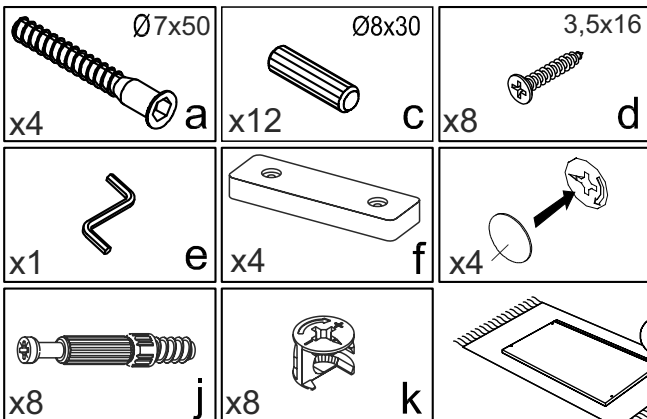

Model name CALIPSO  
 Product name COFFEE TABLE

- ① 1 x - 900x500x18
- ② 1 x - 520x320x18
- ③ 1 x - 440x220x18
- ④ 2 x - 582x424x18