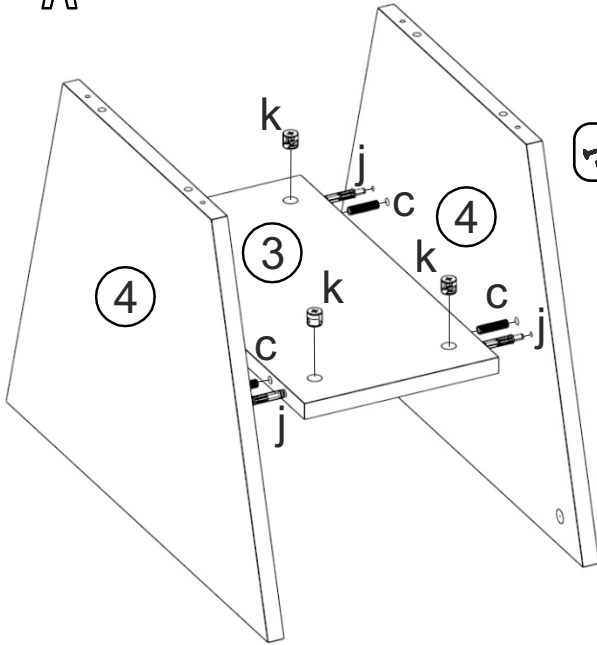

Model name CALIPSO  
 Product name COFFEE TABLE

- ① 1 x - 900x500x18
- ② 1 x - 520x320x18
- ③ 1 x - 440x220x18
- ④ 2 x - 582x424x18