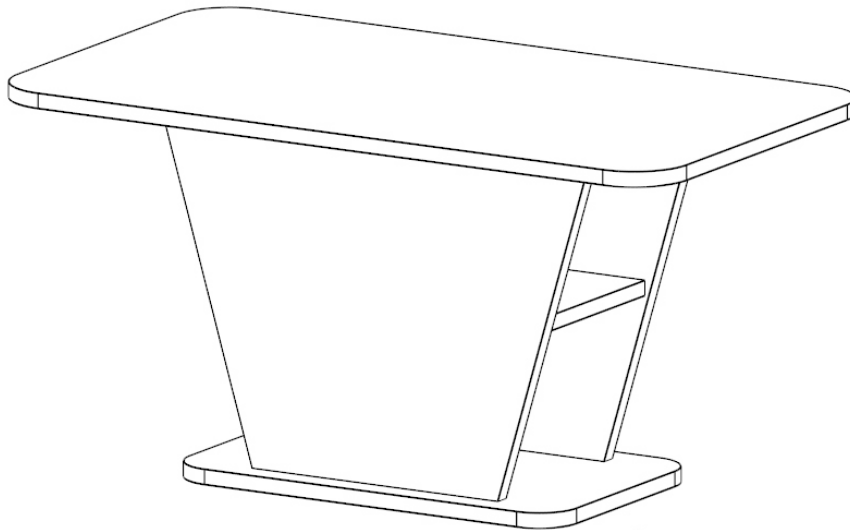

Model name CALIPSO  
 Product name COFFEE TABLE

- ① 1 x - 900x500x18
- ② 1 x - 520x320x18
- ③ 1 x - 440x220x18
- ④ 2 x - 582x424x18